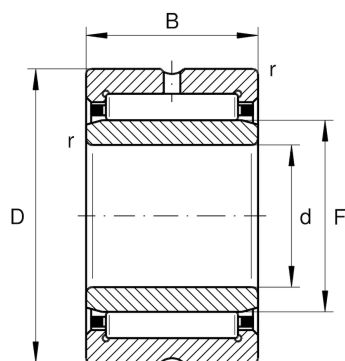

**NKI30/30-TV-XL**

Needle roller bearing

Schaeffler ID:
0507621920000

Needle roller bearings NKI, light series

X-life

Technical information

**Main Dimensions & Performance Data**

d	30 mm	Bore diameter
D	45 mm	Outside diameter
B	30 mm	Width
C_r	46,000 N	Basic dynamic load rating, radial
C_{0r}	81,000 N	Basic static load rating, radial
C_{ur}	15,300 N	Fatigue load limit, radial
n_G	12,900 1/min	Limiting speed
n_{gr}	6,600 1/min	Reference speed
	162.94 g	Weight

Dimensions

F	35 mm	Raceway diameter inner ring
r_{min}	0.3 mm	Minimum chamfer dimension
s	1 mm	Axial displacement

Temperature range

T_{min}	-20 °C	Operating temperature min.
T_{max}	120 °C	Operating temperature max.