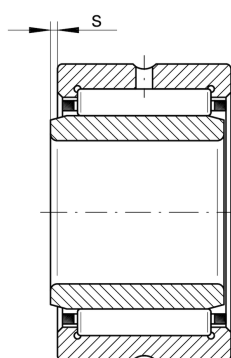

**NKI30/30-TV-XL**

Needle roller bearing

Schaeffler ID:
0507621920000

Needle roller bearings NKI, light series

X-life

Technical information

**Main Dimensions & Performance Data**

d	30 mm	Bore diameter
D	45 mm	Outside diameter
B	30 mm	Width
C_r	46,000 N	Basic dynamic load rating, radial
C_{0r}	81,000 N	Basic static load rating, radial
C_{ur}	15,300 N	Fatigue load limit, radial
n_G	12,900 1/min	Limiting speed
n_{gr}	6,600 1/min	Reference speed
	162.94 g	Weight

Dimensions

F	35 mm	Raceway diameter inner ring
r_{min}	0.3 mm	Minimum chamfer dimension
s	1 mm	Axial displacement

Temperature range

T_{min}	-20 °C	Operating temperature min.
T_{max}	120 °C	Operating temperature max.